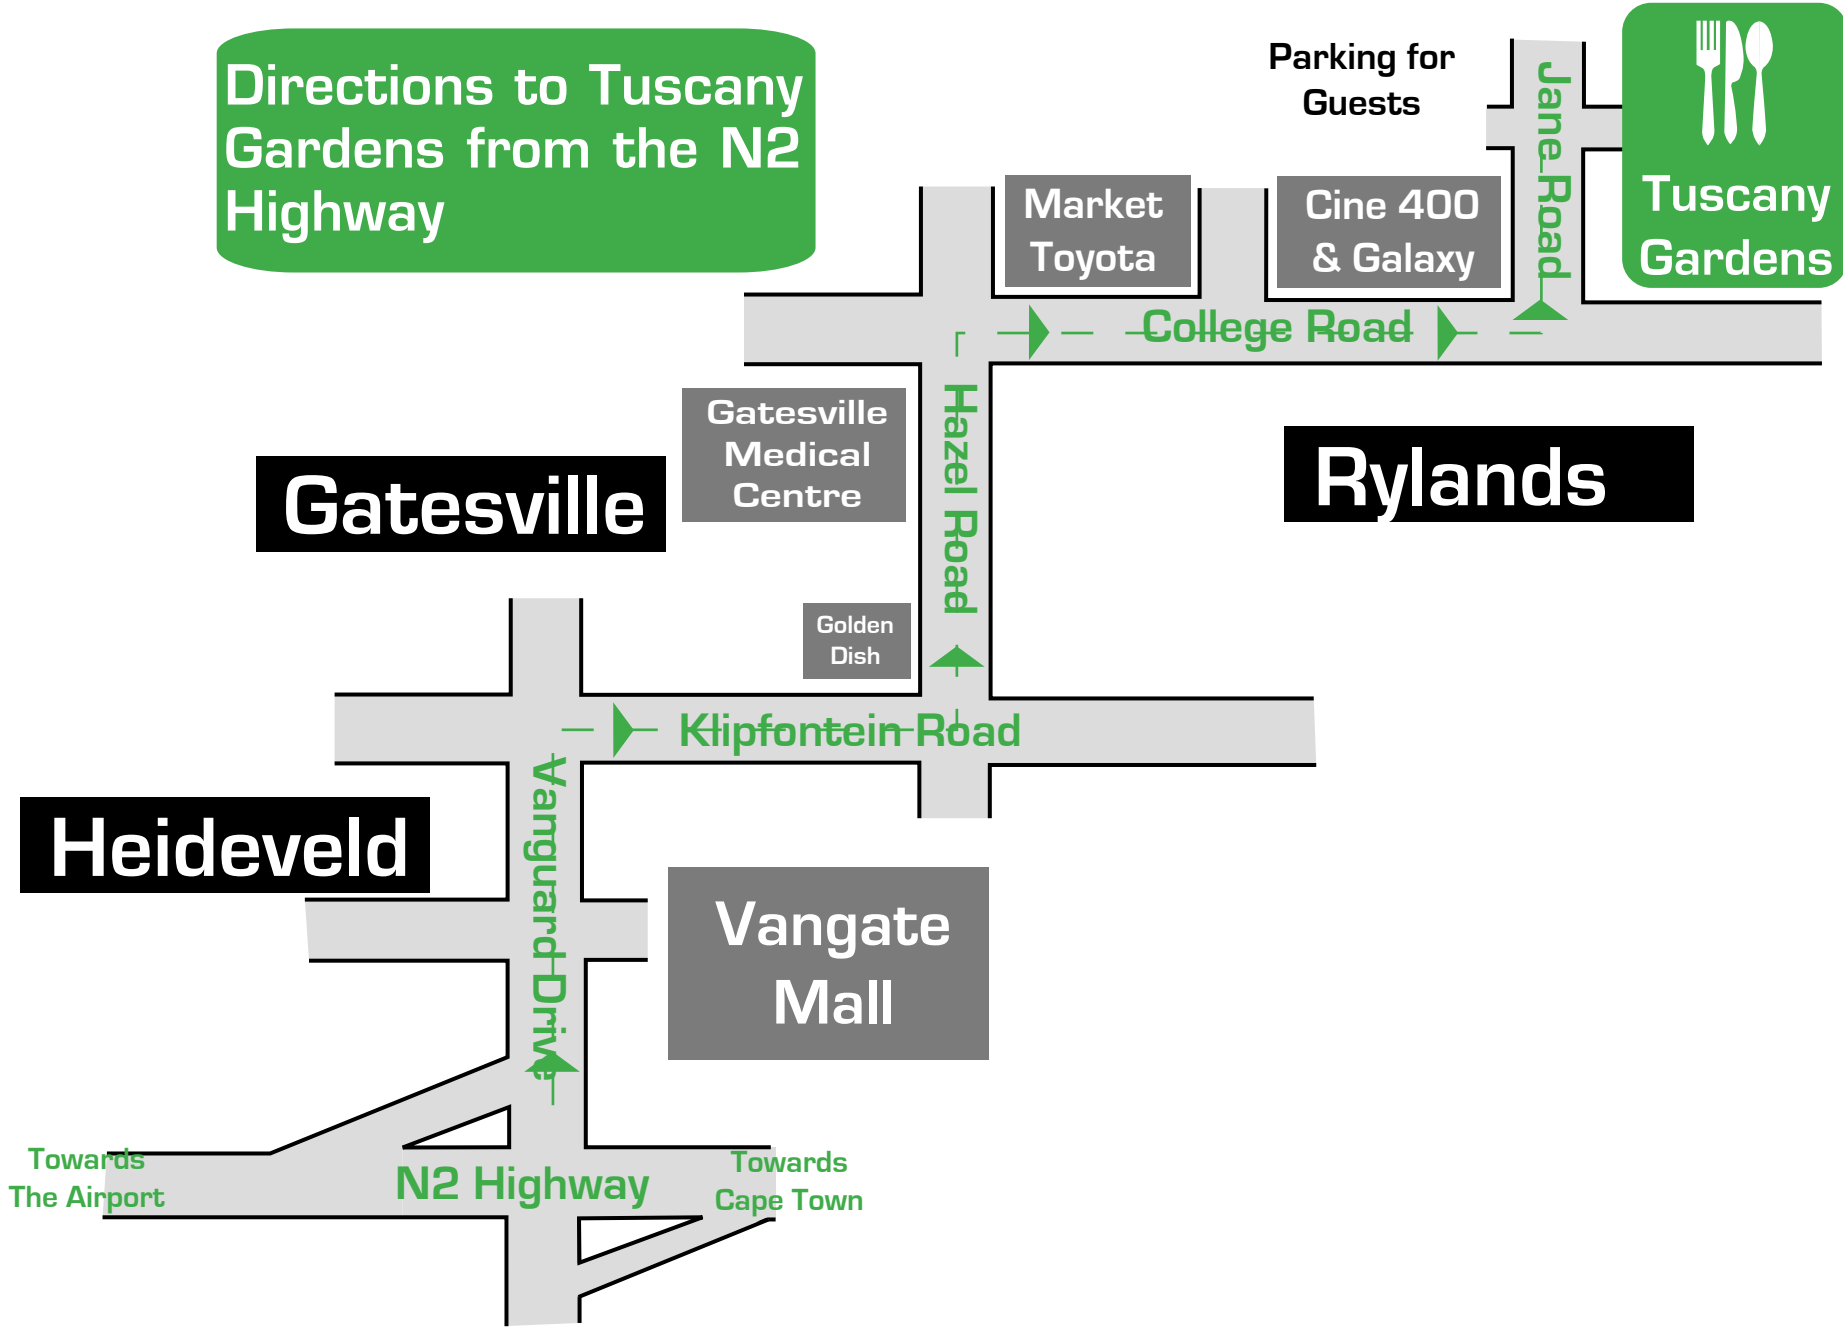

Directions to Tuscany Gardens from the N2 Highway

Gatesville

Gatesville Medical Centre

Golden Dish

Vangate Mall

Rylands

Market Toyota

Cine 400 & Galaxy

Parking for Guests
Jane Road

College Road

Hazel Road

Vanguard Drive

Klipfontein Road

N2 Highway

Towards The Airport

Towards Cape Town