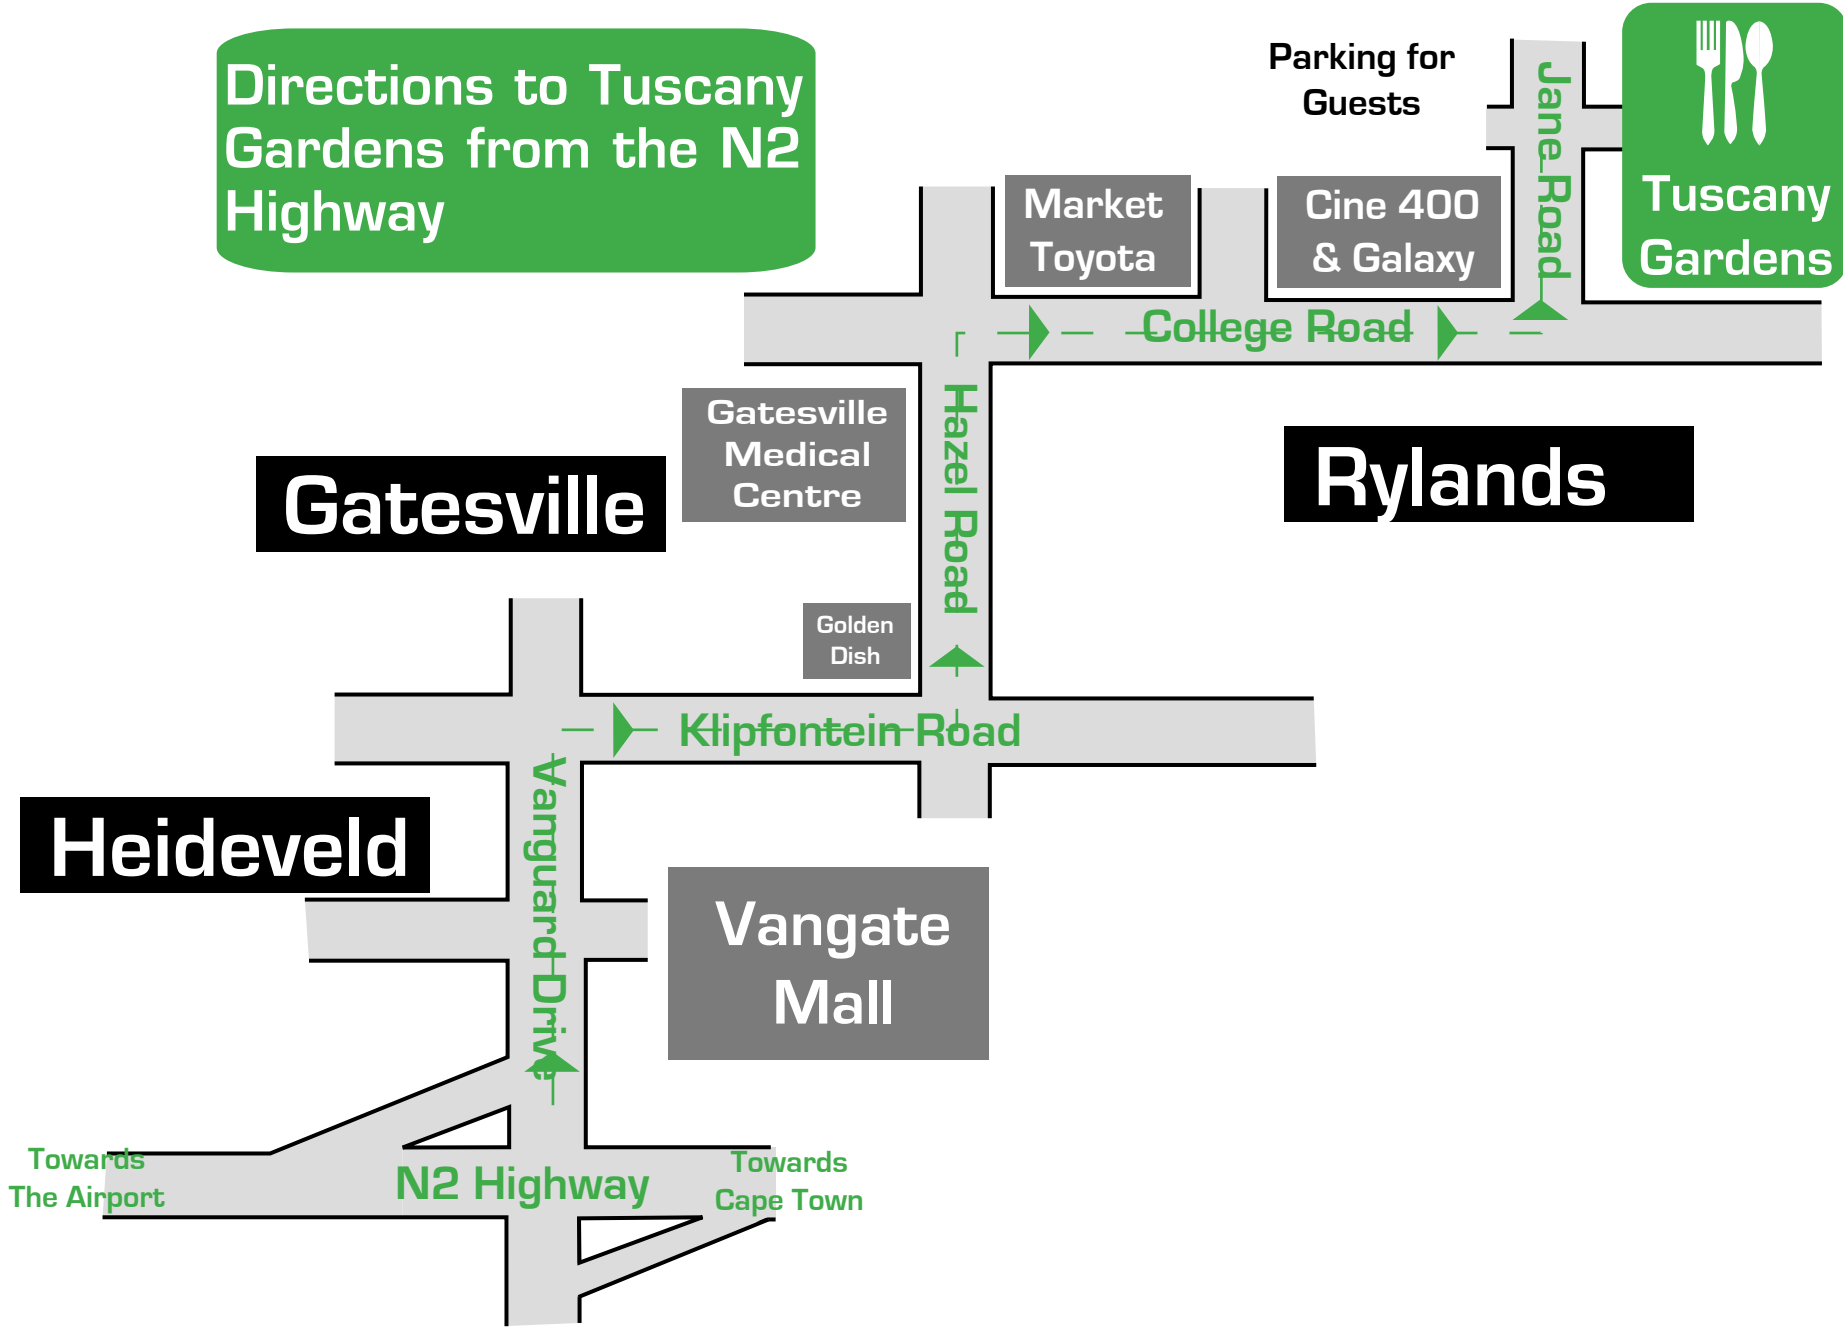

Directions to Tuscany Gardens from the N2 Highway

**Gatesville**

Gatesville Medical Centre

Golden Dish

Vangate Mall

**Rylands**

Market Toyota

Cine 400 & Galaxy

Jane Road

Parking for Guests

College Road

Hazel Road

Vanguard Drive

Klipfontein Road

N2 Highway

Towards The Airport

Towards Cape Town